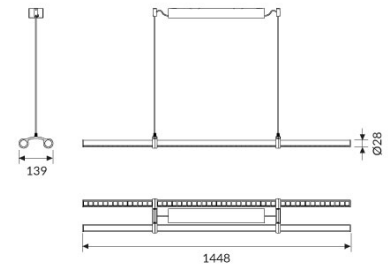

PIPE LINE PG-DK

A mix between soft emission and High Contrast accents.

CODE		FLUX	SIZE	CERTIFICATIONS
86DKD62L490	62W 4000K	7667lm	1448mm	  

Optic

A mix between soft emission and High Contrast accents.

Specifications

CRI>90
McAdams 3
Life Time: L80/B10 >50.000h
5 years complete warranty
Eye safety: RG0/RG1 in accordance with EN62471:2009

Body

Aluminium body with epoxy powder coating.

Legal references

In compliance with the safety standards EN 60 598-1 and UNI EN 12464-1 (lighting for working places).