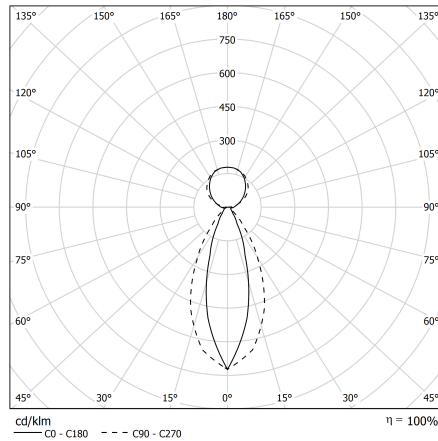

PIPE LINE PG-DK

A mix between soft emission and High Contrast accents.

CODE		FLUX	SIZE	CERTIFICATIONS
86DKD62L490	62W 4000K	7667lm	1448mm	  

Optic

A mix between soft emission and High Contrast accents.

Specifications